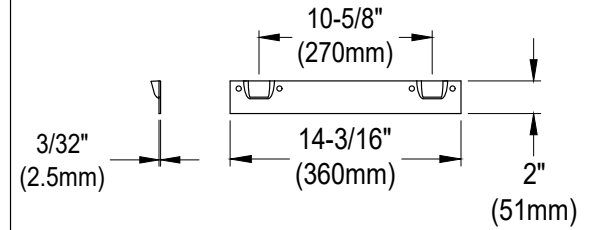

GCKWS362011

Cast Iron Wall Mount Kitchen Sink, 2 Holes, (L)36" X (W)20-3/16" X (H)20-5/16"

Wall Hanger (2 pcs)

Drain Hole Size (Scale 3:1)