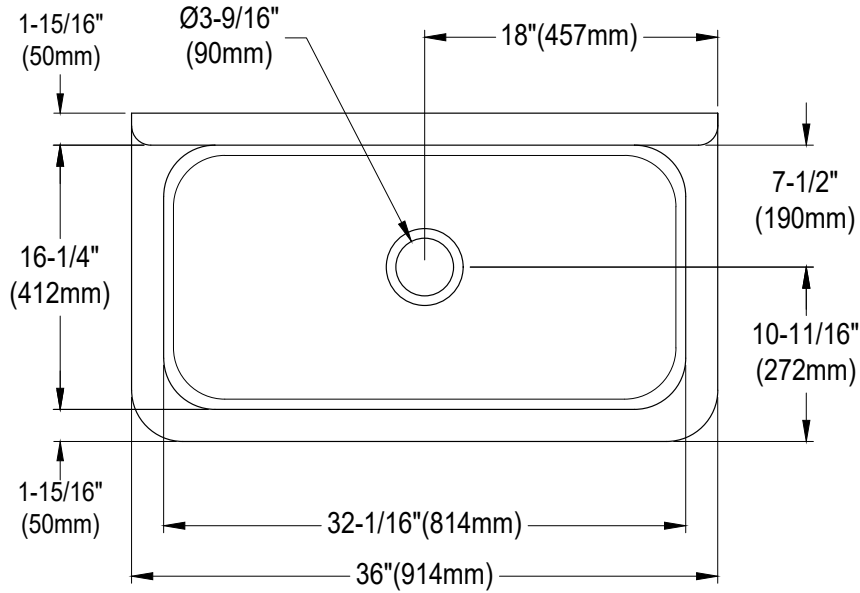

GCKWS362011

Cast Iron Wall Mount Kitchen Sink, 2 Holes, (L)36" X (W)20-3/16" X (H)20-5/16"

Wall Hanger (2 pcs)

Drain Hole Size (Scale 3:1)